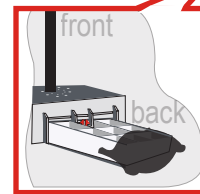

7.) Attach velcro on back of fabric to velcro on FOOT. Attach velcro on front of fabric to velcro on front of BASE.

Hint: If needed, place weight on rear FOOT to increase stability as in illustration 5.

(ILLUSTRATION #5)

If you hear a constant "clicking" sound and this item does not function properly, it means that there is an obstruction preventing the pole from lowering fully (for example: rock, bush, incline, etc.). The clicking sound does not mean that it is broken, just remove any obstruction and the item should function normally.

Outdoor Warnings: For best overall performance, we recommend you operate your item in a sheltered outdoor area. We also recommend you bring your item indoors during adverse weather (extreme cold, strong winds and/or rain). This item operates best outdoors in temperatures above freezing (32°F). Tekky Toys recommends using fresh alkaline batteries for best operating performance.

Warning! This item is not a toy. For decoration only. Small parts, choking hazard.
This product is intended for use by persons 15 years of age and older.
Not intended for use by children ages 14 years and younger.

WARNING
DO NOT TURN THIS ITEM ON UNTIL YOU HAVE COMPLETELY FINISHED ASSEMBLY.
Spring activated motion may cause injury if instructions are not followed correctly.
Stay clear of item while operating.

DO NOT RETURN THIS ITEM TO THE STORE!

If experiencing technical difficulties, please go to www.tekkytoys.com for assistance.

Requires 3 'AA' Batteries
Surface washable only.
ALL NEW MATERIALS:
PLASTIC, POLYESTER,
POLYESTER FIBER

RISING FROM THE GRAVE and
RISING FROM THE GRAVE REAPER
are trademarks of Tekky Toys.
Copyright © 2007 Tekky Toys.
All Rights Reserved.