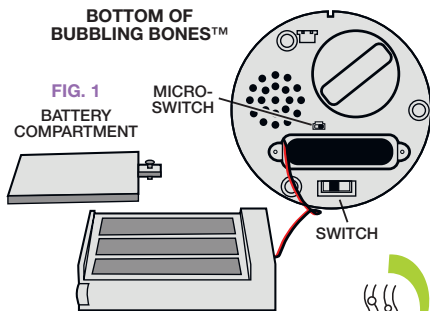

KEEP ALL PLASTIC AND WIRE
PARTS AWAY FROM CHILDREN

1. Use a small Phillips/crosshead screwdriver to remove the (2) screws that release the battery compartment located on bottom of the BUBBLING BONES™. Pull, to slide battery compartment out for access to batteries. See Fig. 1
 2. Remove screw on battery compartment and insert (3) brand new "AA" alkaline batteries into the battery compartment. Replace screw and re-insert battery compartment into the bottom of BUBBLING BONES™. Replace (2) screws that secure battery compartment to bottom of item.
 3. Twist water bottle (seated on bottom of BUBBLING BONES™) COUNTER-CLOCKWISE to remove. See Fig. 2
 4. Fill water bottle with clean, cool, room temperature water only. (Do not use oil/essential oil/fragrance/perfume.) See Fig. 3
 5. Replace water bottle, twisting the bottle in a CLOCKWISE direction.
- NOTE:** Make sure not to over-tighten the bottle.
6. Place switch (located on bottom of item) to the "ON" position. Wave your hand in front of BUBBLING BONES™ to activate the silly, spooky sequences.
 7. To turn sound off, place microswitch below battery compartment to "OFF".

BOTTOM OF BUBBLING BONES™

FIG. 1
BATTERY
COMPARTMENT

FIG. 2
Turn
handle
counter-
clockwise
to access
WATER
BOTTLE.

FIG. 3
Fill
WATER
BOTTLE
with
clean
water.

⚠ WARNING:

DO NOT USE OIL/ESSENTIAL OIL/FRAGRANCE/PERFUME.