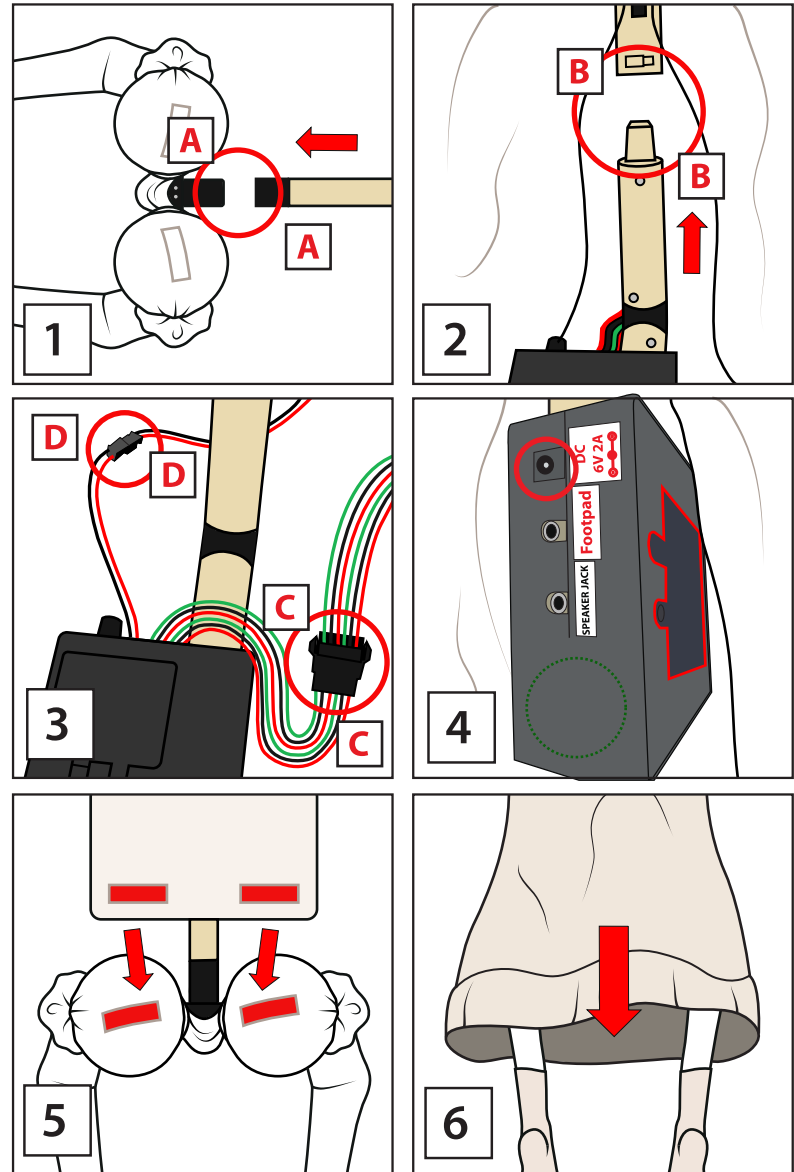

## Installation and Operating Instructions

Keep all plastic and wire parts away from children.

1. Snap lock the CENTER POLE WITH CONTROL BOX into the LEGS. (Match A to A)
2. Reach inside the dress and snap lock the CENTER POLE WITH CONTROL BOX into the HEAD AND BODY. (Match B to B)
3. Connect both the large and small wire bundles running from the CONTROL BOX to the wire bundles located inside the HEAD AND BODY. (Match C to C) and (Match D to D)
4. Insert 6V 2A ADAPTER (not included) or 4 AA batteries (not included) into the CONTROL BOX. Turn the switch to the ON position. Move in front of the item or make a loud sound (clap) to activate the item. Turn the item off when not in use.
5. Reach inside the fabric and pull the foam cover down towards the feet. Attach the hook and loop fasteners on the foam pad to the fasteners located on the LEG padding.
6. Pull the dress back down over the foam cover and CENTER POLE WITH CONTROL BOX.
7. Position the item with arms and foam wrist pads located beneath the hands on a flat surface for optimal performance.

## PARTS

1. LEGS
2. CENTER POLE WITH CONTROL BOX
3. HEAD AND BODY

### OPTIONAL EXTERNAL SPEAKER SET UP

EXTERNAL SPEAKER IS NOT INCLUDED. MUST BE PURCHASED SEPARATELY.

1. Plug speaker cord into the jack labeled SPEAKER JACK located on side of the control box.
2. Use volume knob on external speaker to control volume levels.

### OPTIONAL FOOTPAD SET UP

FOOTPAD IS NOT INCLUDED. MUST BE PURCHASED SEPARATELY.

1. Insert the cable from optional footpad into the jack labeled FOOTPAD on the control box.
2. Place the switch in the FOOTPAD position to enable FOOTPAD activation.
3. Step on the FOOTPAD to activate the scary sequence!