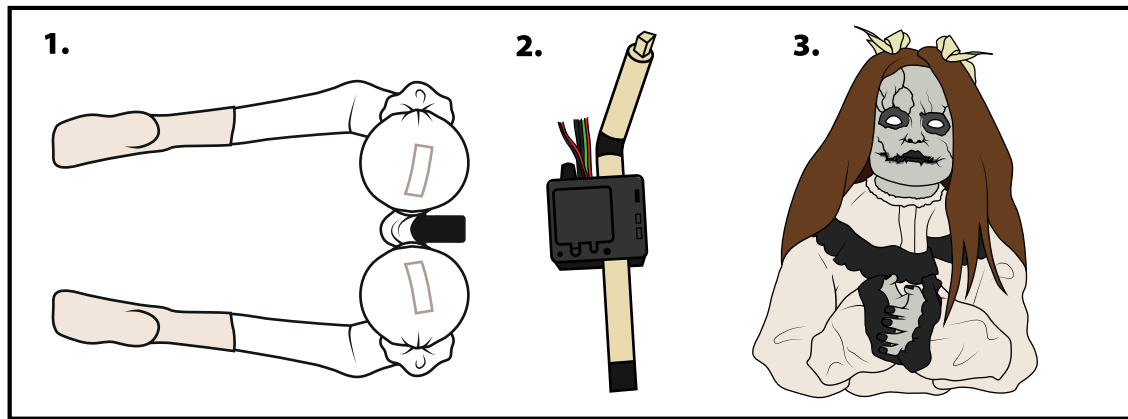

## Installation and Operating Instructions

Keep all plastic and wire parts away from children.

1. Snap lock the CENTER POLE WITH CONTROL BOX into the LEGS. (Match A to A)
2. Reach inside the dress and snap lock the CENTER POLE WITH CONTROL BOX into the HEAD AND BODY. (Match B to B)
3. Connect both the large and small wire bundles running from the CONTROL BOX to the wire bundles located inside the HEAD AND BODY. (Match C to C) and (Match D to D)
4. Insert 6V 2A ADAPTER (not included) or 4 AA batteries (not included) into the CONTROL BOX. Turn the switch to the ON position. Move in front of the item or make a loud sound (clap) to activate the item. Turn the item off when not in use.
5. Reach inside the fabric and pull the foam cover down towards the feet. Attach the hook and loop fasteners on the foam pad to the fasteners located on the LEG padding.
6. Pull the dress back down over the foam cover and CENTER POLE WITH CONTROL BOX.
7. Position the item with arms and foam wrist pads located beneath the hands on a flat surface for optimal performance.

## PARTS

1. LEGS
2. CENTER POLE WITH CONTROL BOX
3. HEAD AND BODY