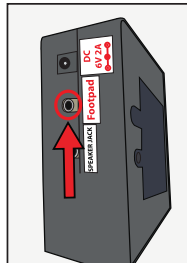

## PARTS

1. LEGS
2. CENTER POLE WITH CONTROL BOX
3. HEAD AND BODY

### OPTIONAL EXTERNAL SPEAKER SET UP

EXTERNAL SPEAKER IS NOT INCLUDED. MUST BE PURCHASED SEPARATELY.

1. Plug speaker cord into the jack labeled SPEAKER JACK located on side of the control box.
2. Use volume knob on external speaker to control volume levels.

### OPTIONAL FOOTPAD SET UP

FOOTPAD IS NOT INCLUDED. MUST BE PURCHASED SEPARATELY.

1. Insert the cable from optional footpad into the jack labeled FOOTPAD on the control box.
2. Place the switch in the FOOTPAD position to enable FOOTPAD activation.
3. Step on the FOOTPAD to activate the scary sequence!