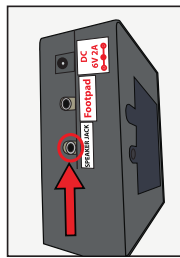

## Installation and Operating Instructions

Keep all plastic and wire parts away from children.

1. Snap lock the CENTER POLE WITH CONTROL BOX into the LEGS. (Match A to A)
2. Reach inside the dress and snap lock the CENTER POLE WITH CONTROL BOX into the HEAD AND BODY. (Match B to B)
3. Connect both the large and small wire bundles running from the CONTROL BOX to the wire bundles located inside the HEAD AND BODY. (Match C to C) and (Match D to D)
4. Insert 6V 2A ADAPTER (not included) or 4 AA batteries (not included) into the CONTROL BOX. Turn the switch to the ON position. Move in front of the item or make a loud sound (clap) to activate the item. Turn the item off when not in use.
5. Reach inside the fabric and pull the foam cover down towards the feet. Attach the hook and loop fasteners on the foam pad to the fasteners located on the LEG padding.
6. Pull the dress back down over the foam cover and CENTER POLE WITH CONTROL BOX.
7. Position the item with arms and foam wrist pads located beneath the hands on a flat surface for optimal performance.

## PARTS

1. LEGS
2. CENTER POLE WITH CONTROL BOX
3. HEAD AND BODY

### OPTIONAL EXTERNAL SPEAKER SET UP

EXTERNAL SPEAKER IS NOT INCLUDED. MUST BE PURCHASED SEPARATELY.

1. Plug speaker cord into the jack labeled SPEAKER JACK located on side of the control box.
2. Use volume knob on external speaker to control volume levels.