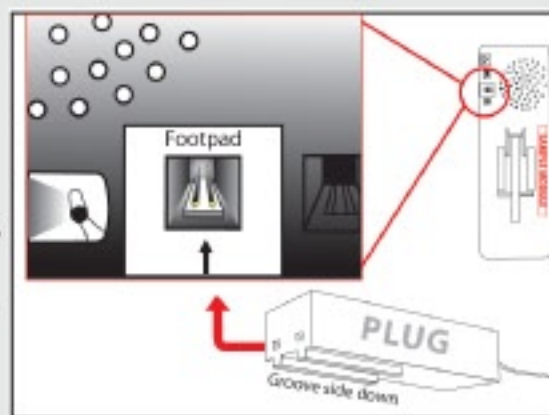

DAMIEN

INSTALLATION AND OPERATING INSTRUCTIONS KEEP ALL PLASTIC AND WIRE PARTS AWAY FROM CHILDREN

Setup Instructions: DAMIEN

PARTS:

1. HEAD WITH CLOTHES
2. TELESCOPING BASE
3. SUPPORTS (Hands attached)

1). Snap lock **HEAD WITH CLOTHES** into **TELESCOPING BASE**. (Match **A** to **A**) Press until it clicks into place.

2). Connect cable coming from under clothes to cable coming from **TELESCOPING BASE**. (Match **B** to **B**)

3). Attach both **SUPPORTS** to underside of **TELESCOPING BASE**. (Match **C** to **C**).

NOTE: Damien's hands are pre-mounted to **SUPPORTS**.

4). Attach hook and loop fasteners located underneath the front of Damien's shirt to opposite hook and loop fasteners located on the top of both **SUPPORTS**.

5). Attach hook and loop fastener located underneath the back of Damien's shirt to the opposite hook and loop fastener located on the back of **TELESCOPING BASE**.

6). Insert 4 brand new AA Alkaline batteries into the battery compartment located on **BASE** or attach optional 6V 3A adapter (sold separately).

Turn switch on top of BASE to ON to operate in Timer/Sound mode (Item will function with 1.5 minute breaks between cycles - or, clap during 1.5 minute break to instantly start item playing again).

Leave switch in OFF position when not in use.

Outdoor Warnings: For best overall performance, we recommend you operate your item in a sheltered outdoor area. We also recommend you bring your item indoors during adverse weather (extreme cold, strong winds and/or rain). This item operates best outdoors in temperatures above freezing (32°F). Tekky Toys recommends using fresh alkaline batteries for best operating performance.

OPTIONAL FOOTPAD SETUP

Follow initial installation instruction first.