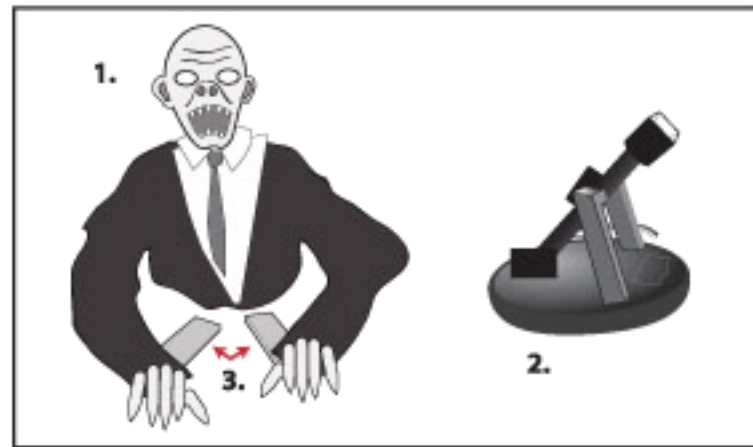

DAMIEN

INSTALLATION AND OPERATING INSTRUCTIONS KEEP ALL PLASTIC AND WIRE PARTS AWAY FROM CHILDREN

Setup Instructions: DAMIEN

PARTS:

1. HEAD WITH CLOTHES
2. TELESCOPING BASE
3. SUPPORTS (Hands attached)

1). Snap lock **HEAD WITH CLOTHES** into **TELESCOPING BASE**. (Match **A** to **A**) Press until it clicks into place.

2). Connect cable coming from under clothes to cable coming from **TELESCOPING BASE**. (Match **B** to **B**)

3). Attach both **SUPPORTS** to underside of **TELESCOPING BASE**. (Match **C** to **C**).

NOTE: Damien's hands are pre-mounted to **SUPPORTS**.

4). Attach hook and loop fasteners located underneath the front of Damien's shirt to opposite hook and loop fasteners located on the top of both **SUPPORTS**.

5). Attach hook and loop fastener located underneath the back of Damien's shirt to the opposite hook and loop fastener located on the back of **TELESCOPING BASE**.