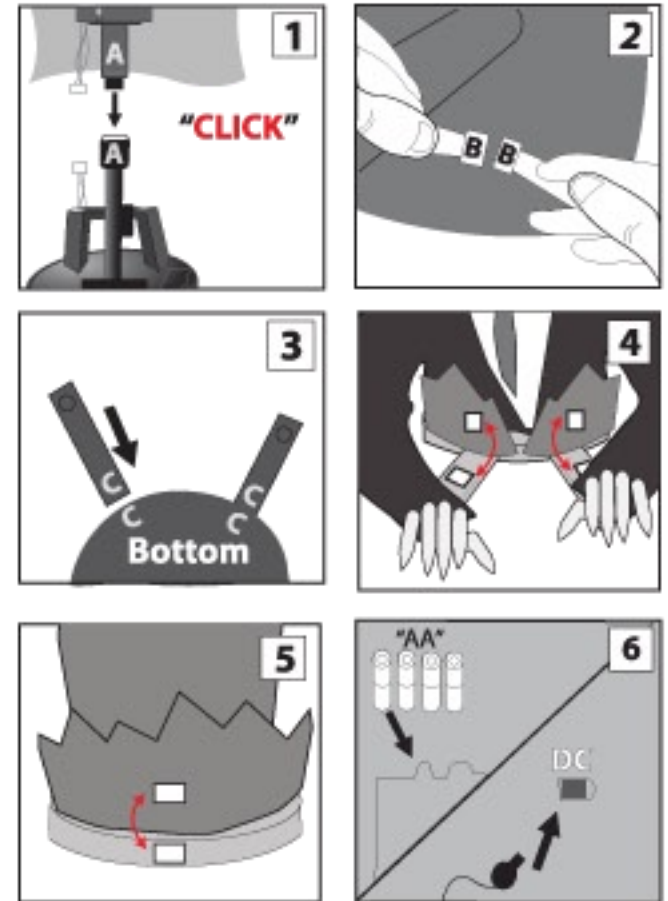

Outdoor Warnings: For best overall performance, we recommend you operate your item in a sheltered outdoor area. We also recommend you bring your item indoors during adverse weather (extreme cold, strong winds and/or rain). This item operates best outdoors in temperatures above freezing (32°F). Tekky Toys recommends using fresh alkaline batteries for best operating performance.

OPTIONAL FOOTPAD SETUP

Follow initial installation instruction first.

1. Connect wire from optional footpad to the jack labeled FOOTPAD located on the base.
2. Place the switch on the base into 'FOOTPAD' position to enable FOOTPAD activation.
3. Step on FOOTPAD to activate the scary sequence.

NOTE:

When plugging in, make sure pins line up properly with holes on plug. Align plug, groove side down, with the notch.

CAUTION!

Not aligning the plug to jack properly may cause permanent damage to footpad jack of your item. **DO NOT** use excessive force when inserting plug.

*Footpads are sold separately and can be purchased online at: www.tekkytoys.com