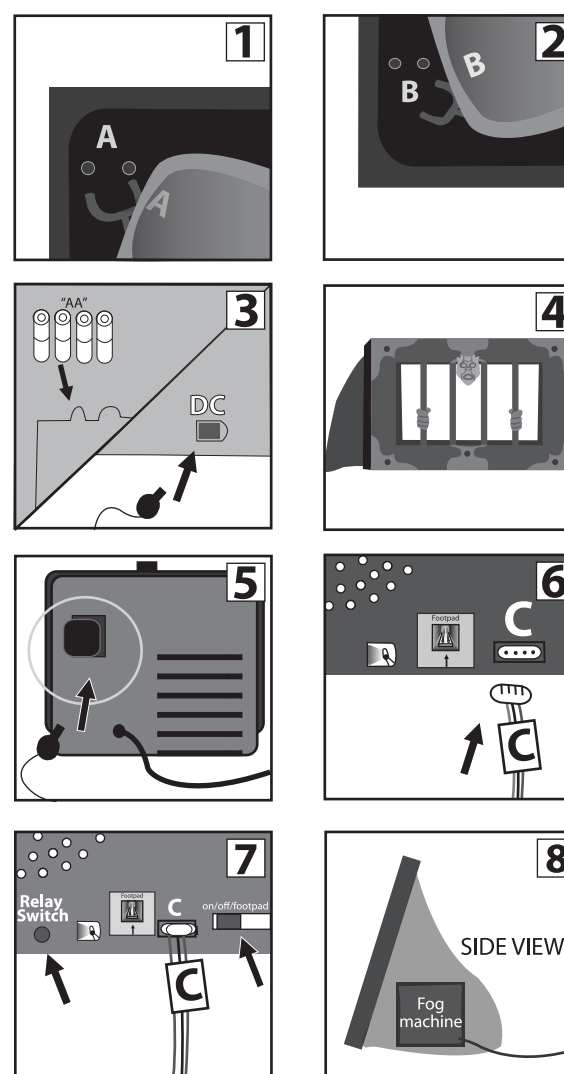

LIFE SENTENCE

INSTALLATION AND OPERATING INSTRUCTIONS

KEEP ALL PLASTIC AND WIRE PARTS AWAY FROM CHILDREN

Setup Instructions: Life Sentence

PARTS:

1. Cellar Frame with Module
2. Tent
3. Fog Cord

1.) Insert top metal brackets on Tent into holes located on back of Cellar Frame with Module. (Match A to A) Repeat for the opposite side.

2.) Insert bottom metal brackets on Tent into holes located on back of Cellar Frame with Module. (Match B to B) Repeat for the opposite side.

3.) Insert 4 AA batteries into the battery compartment located on the back of module, or connect DC adapter (sold separately).

- 1.) Plug the Fog Cord into your fog machine. (See illustration 5)
If Fog Cord will not plug in, or your machine does not interface with Life Sentence, we recommend that you not use the optional fog attachment.
- 2.) Plug other end of Fog Cord into Module. (Attach C to C)
(See illustration 6)
- 3.) Make sure your Fog Machine is heated up properly, then turn the switch on the back of the Module to the ON position. If fog does not appear, try pressing the relay switch.
(See illustration 7)
- 4.) Place fog machine so that it is completely enclosed in the tent. (See illustration 8)

Optional Footpad Setup

1. Connect wire from the optional footpad to the jack labeled FOOTPAD located on the base.
2. Place the switch on the base into the 'FOOTPAD' position to enable FOOTPAD activation.
3. Step on FOOTPAD to activate the scary sequence.