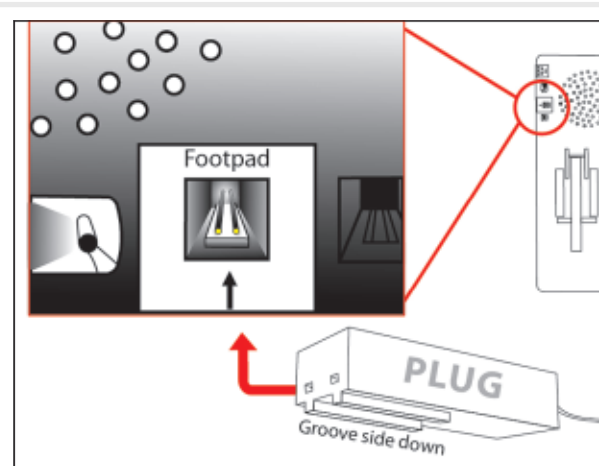

Optional Footpad Setup

1. Connect wire from the optional footpad to the jack labeled FOOTPAD located on the base.
2. Place the switch on the base into the 'FOOTPAD' position to enable FOOTPAD activation.
3. Step on FOOTPAD to activate the scary sequence.

NOTE:
When plugging in, make sure pins line up properly with holes on plug. Align plug, groove side down, with the notch.

CAUTION!
Not aligning the plug to jack properly may cause permanent damage to Foot Pad jack of your item. Do not use excessive force when inserting plug.

*Footpads are sold separately and can be purchased at www.tekkytoys.com