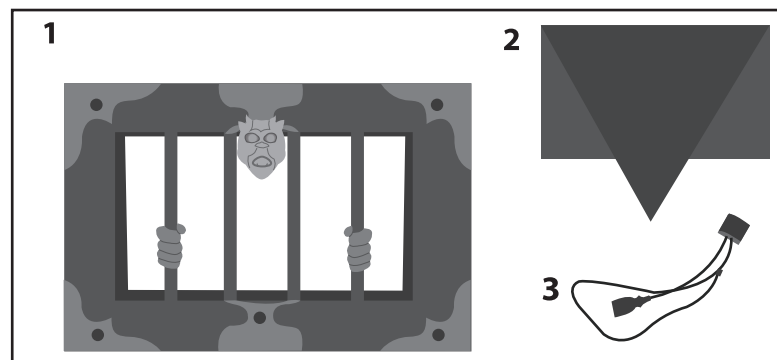

LIFE SENTENCE

INSTALLATION AND OPERATING INSTRUCTIONS

KEEP ALL PLASTIC AND WIRE PARTS AWAY FROM CHILDREN

Setup Instructions: Life Sentence

PARTS:

1. Cellar Frame with Module
2. Tent
3. Fog Cord

1.) Insert top metal brackets on Tent into holes located on back of Cellar Frame with Module. (Match A to A) Repeat for the opposite side.

2.) Insert bottom metal brackets on Tent into holes located on back of Cellar Frame with Module. (Match B to B) Repeat for the opposite side.

3.) Insert 4 AA batteries into the battery compartment located on the back of module, or connect DC adapter (sold separately).