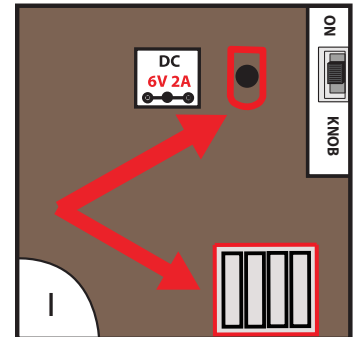

FOR FOOTPADS, ADAPTERS, AND ALL OTHER ACCESSORIES, PLEASE VISIT: www.tekkyaccessories.com

DO NOT RETURN THIS ITEM TO THE STORE!
If experiencing technical difficulties, please go to tekkydesign.com for assistance.

Surface Washable Only.

ALL NEW MATERIALS : PLASTIC, POLYESTER

Requires 4 'AA' Batteries (Not included) or 6V 2A DC adapter (Sold separately)

TERROR VISION is a trademark of Tekky. Copyright © 2016 Tekky. All Rights Reserved.

MADE IN CHINA

TEKKY

www.tekkydesign.com