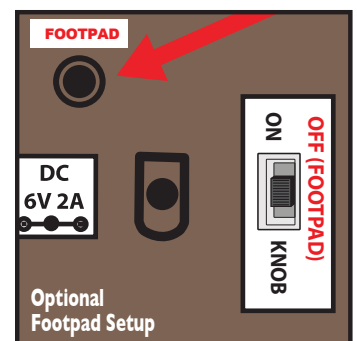

FOR FOOTPADS, ADAPTERS, AND ALL OTHER ACCESSORIES, PLEASE VISIT: www.tekkyaccessories.com

DO NOT RETURN THIS ITEM TO THE STORE!
If experiencing technical difficulties, please go to tekkydesign.com for assistance.

Surface Washable Only.

ALL NEW MATERIALS : PLASTIC, POLYESTER

Requires 4 'AA' Batteries (Not included) or 6V 2A DC adapter (Sold separately)

TERROR VISION is a trademark of Tekky. Copyright © 2016 Tekky. All Rights Reserved.

MADE IN CHINA

TEKKY

www.tekkydesign.com