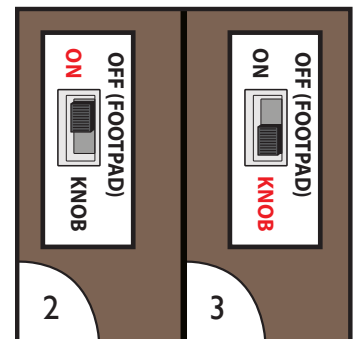

FOR FOOTPADS, ADAPTERS, AND ALL OTHER ACCESSORIES, PLEASE VISIT: www.tekkyaccessories.com

DO NOT RETURN THIS ITEM TO THE STORE!
If experiencing technical difficulties, please go to tekkydesign.com for assistance.

Surface Washable Only.

ALL NEW MATERIALS : PLASTIC, POLYESTER

Requires 4 'AA' Batteries (Not included) or 6V 2A DC adapter (Sold separately)

TERROR VISION is a trademark of Tekky. Copyright © 2016 Tekky. All Rights Reserved.

MADE IN CHINA

TEKKY

www.tekkydesign.com