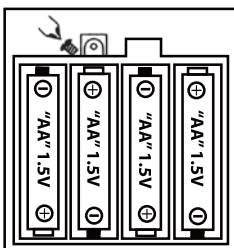

TERROR VISION™ (SKULL)

INSTALLATION AND OPERATING INSTRUCTIONS

KEEP ALL PLASTIC AND WIRE PARTS AWAY FROM CHILDREN

OPERATING INSTRUCTIONS

KEEP ALL PLASTIC AND WIRE PARTS AWAY FROM CHILDREN

1. Insert 4 brand new 'AA' alkaline batteries (not included) into the battery compartment located on the back of the TV or connect the optional DC adapter (sold separately).
2. Place the switch on the back of the TV to the "ON" position. Make a loud sound to initiate scary sequence.
3. Place the switch to the "KNOB" position to activate using the right knob only.

NOTE: Keep the switch in the "OFF" position when not in use.

OPTIONAL FOOTPAD SETUP

Follow step #1 on initial installation first.

1. Connect the cable from the optional footpad to the jack labeled FOOTPAD located on the back of TV.
2. Place the switch on the back of TV into the 'FOOTPAD' position to enable FOOTPAD activation.
3. Step on FOOTPAD to activate the scary sequence.

*Footpads are sold separately and can be purchased at www.tekkyaccessories.com

Battery Instructions and Cautions

- Use only the batteries recommended by the manufacturer.
- Remove batteries when not in use.
- Do NOT use rechargeable batteries.
- Be sure to insert the batteries with the correct polarity +/-.
- Never mix different types of batteries: old and new, carbon-zinc, alkaline, nickel-cadmium or rechargeable.
- Always dispose of exhausted batteries properly. Do NOT dispose of batteries in fire, they may leak or explode.

WARNING: This item is not a toy. For decoration only. Small parts, choking hazard.
This product is intended for use by persons 15 years of age and older.
Not intended for use by children ages 14 and under.

WARNING
DO NOT TURN ITEM ON UNTIL YOU HAVE COMPLETELY FINISHED ASSEMBLY. STAY CLEAR OF ITEM WHILE OPERATING. DO NOT PLACE ITEM ON UNEVEN GROUND. DO NOT PLACE WEIGHT ON ITEM WHILE IN OPERATION

Item# 58308